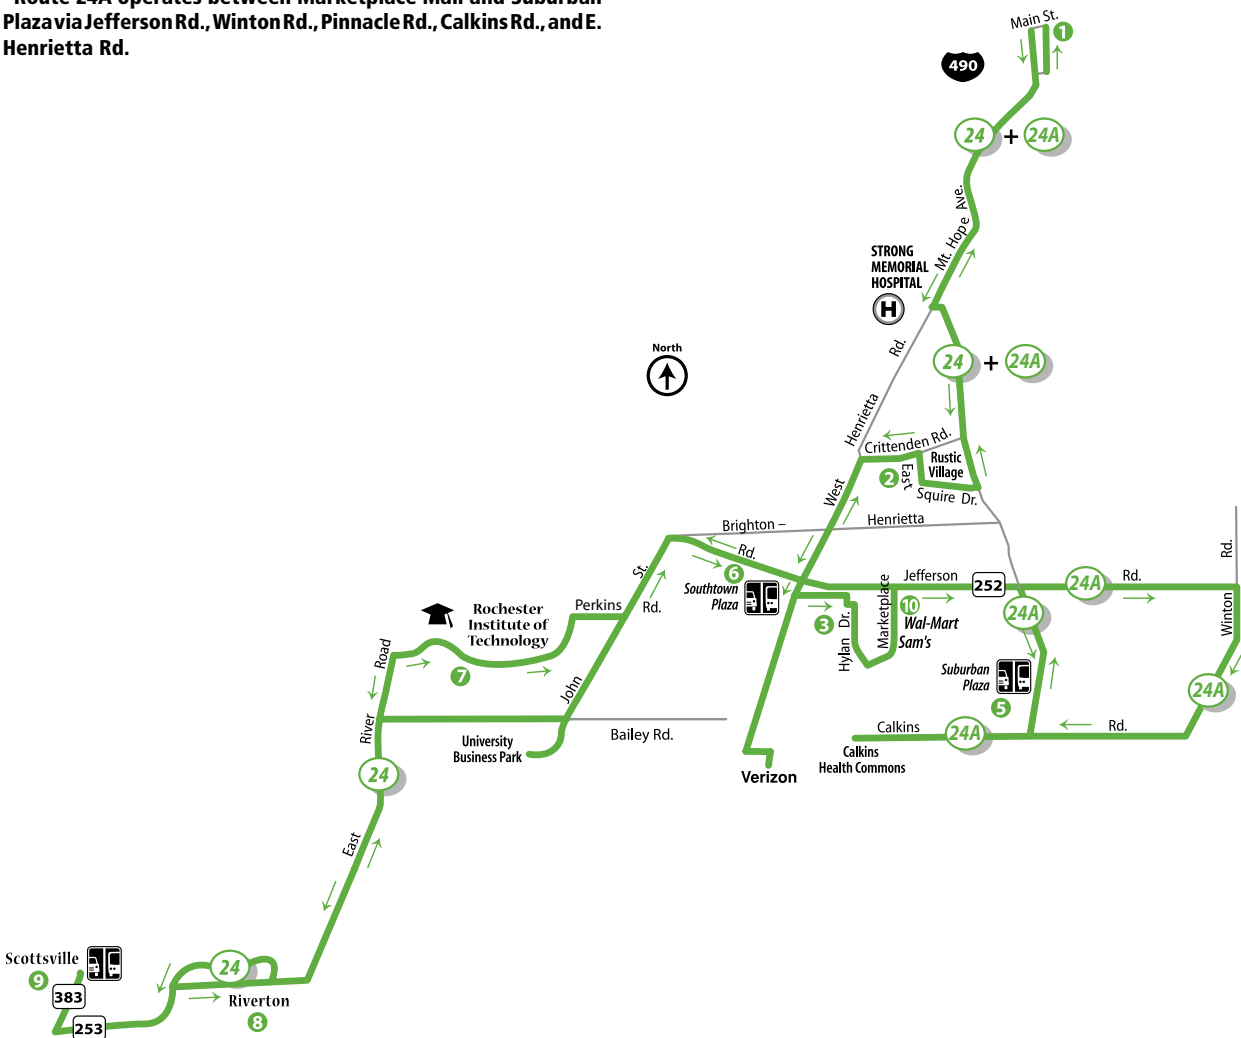

Route	9	8	7	6	4	5	3	2	1
Bus Leaves Scottsville Park & Ride	24		7:33	7:41				7:46	7:54
Bus Leaves Riverton Knolls	24	D7:23	DK7:32	UD7:45	D7:57			8:00	8:12
Bus Leaves RIT Gleason Circle	91			8:32	8:43	8:51		9:01	M9:15
Bus Leaves Southtown Plaza	24		9:00	9:08				9:13	9:21
Bus Leaves Winton and Jefferson	24A				FBW9:49	FW10:10	F10:29	10:45	11:03
Bus Leaves Suburban Plaza	24		10:58	11:06				11:13	11:22
Bus Leaves Marketplace Mall	24A				FBW11:15	FW11:43	F11:58	12:14	12:31
Bus Leaves Rustic Village	24		12:00	12:08				12:15	12:24
Bus Arrives Main & Clinton Northbound	24A				FBW12:38	FW12:59	F1:14	1:30	1:49
	24		1:10	1:19				1:26	1:35
	24A				BWR1:23	RW1:42	2:00	2:09	2:29
	24				F2:00			F2:07	2:22
	24A				BW2:41	BW2:59	3:14	3:27	3:48
	24		F2:59	F3:08				F3:15	3:29
	24		3:47	3:56				4:03	4:14
	24		F4:22	F4:31				F4:38	4:51
	24		4:52	5:01				5:08	5:19
	24				V5:32			5:39	5:50
	24				6:25			6:32	6:42
	24	J6:25	J6:28	TUJ6:38	J6:50			J6:57	7:11
	24				A8:35			A8:42	A8:52
	24A					VW8:51	W9:07	9:24	9:32
	24							9:57	10:07
	24				9:50				10:21
	24							H11:03	
	24								11:20

P.M. Times In Bold

*Route 24A operates between Marketplace Mall and Suburban Plaza via Jefferson Rd., Winton Rd., Pinnacle Rd., Calkins Rd., and E. Henrietta Rd.

P.M. Times In Bold

- ### Major Stops -
- Scottsville Service
 - E. River Rd. and River Meadow Dr.
 - E. River Rd. and Fairwood Dr.
 - E. River Rd. at Kodak Riverwood (Northern exit)
 - Riverton - Scottsville - W. Henrietta Rd. & Countess Dr.
 - Countess Dr. and Pumpkin Hook
 - Scottsville Park & Ride stop - Dollar General, Rt. 383 (Scottsville Rd.)