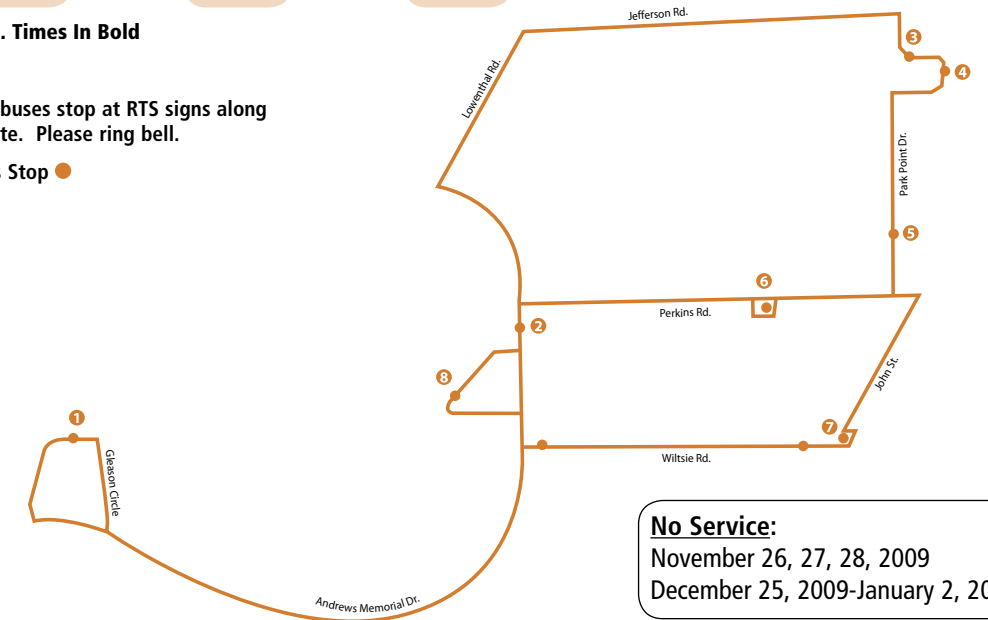

Colony Manor-Perkins Route

Bus Leaves Gleason Circle	Bus Leaves Colony Manor	Bus Leaves Perkins Green	Bus Leaves Residence Halls	Bus Arrives Gleason Circle
1	7	6	8	1
1:50	1:56	1:59	2:02	2:05
2:05	2:11	2:14	2:17	2:20
2:20	2:26	2:29	2:32	2:35
2:35	2:41	2:44	2:47	2:50
2:50	2:56	2:59	3:02	3:05
3:05	3:11	3:14	3:17	3:20
3:20	3:26	3:29	3:32	3:35
3:35	3:41	3:44	3:47	3:50
3:50	3:56	3:59	4:02	4:05
4:05	4:11	4:14	4:17	4:20
4:20	4:26	4:29	4:32	4:35
4:35	4:41	4:44	4:47	4:50
4:50	4:56	4:59	5:02	5:05
5:05	5:11	5:14	5:17	5:20
5:20	5:26	5:29	5:32	5:35
5:35	5:41	5:44	5:47	5:50
5:50	5:56	5:59	6:02	6:05
6:05	6:11	6:14	6:17	6:20
6:20	6:26	6:29	6:32	6:35
6:35	6:41	6:44	6:47	R6:50

P.M. Times In Bold

All buses stop at RTS signs along route. Please ring bell.

Bus Stop ●

No Service:

November 26, 27, 28, 2009
December 25, 2009-January 2, 2010