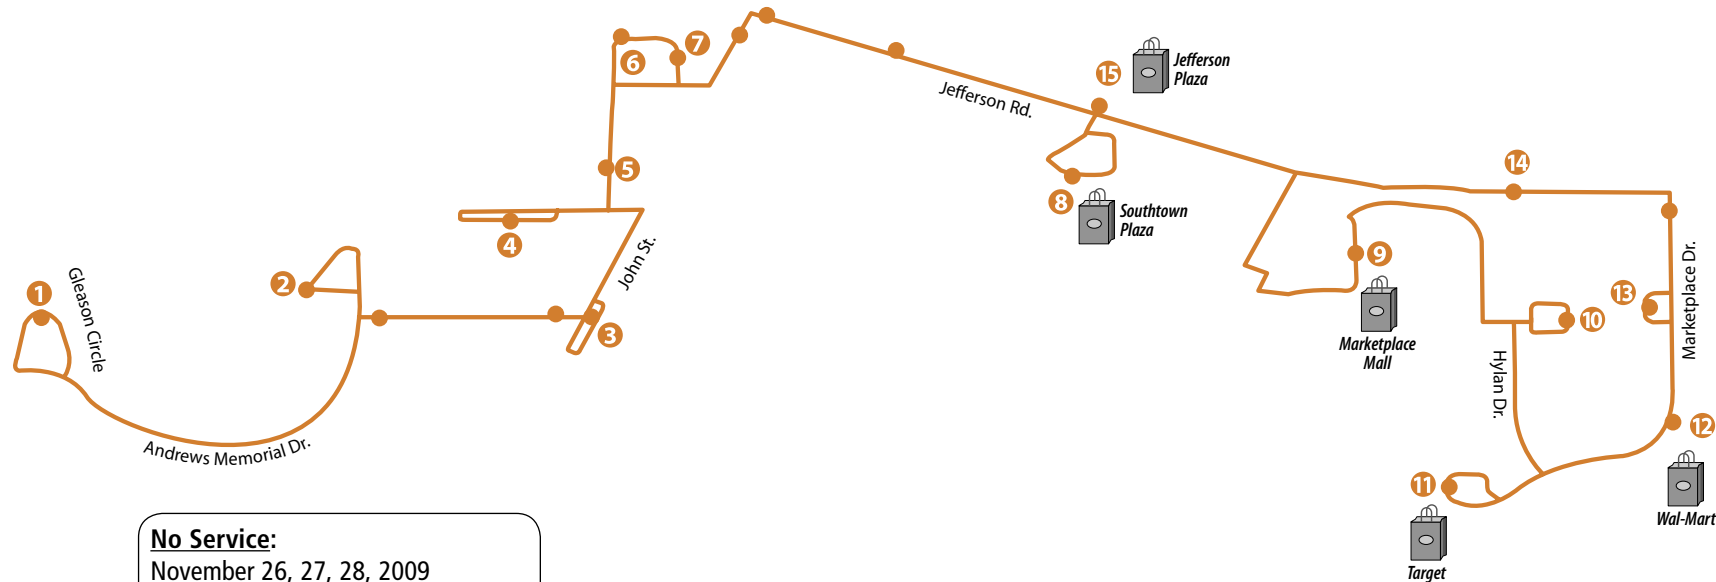

P.M. Times In Bold

No Service:
November 26, 27, 28, 2009
December 25, 2009-January 2, 2010

Bus For A Buck

We are making it easier and more affordable for our customers to ride RTS.

We are proud to cut the fare to just one dollar and introduce Bus for a Buck.

Check out money saving options that an unlimited ride Freedom Pass offers at www.rgrta.com

$ 1.00	Adult Fare
$ 3.00	All-Day Unlimited Freedom Pass
$12.00	Stored-Value Pass
$14.00	Adult 5-Day Unlimited Freedom Pass
$56.00	Adult 31-Day Unlimited Freedom Pass
$ .50	Seniors 65+ and persons with disabilities pay half fare with a Medicare, SCAC Low-fare or RTS Half-Fare Card — Monday-Friday from 9:00am-3:30pm And after 6:30pm and all day Saturday, Sunday and Holidays
$ 1.50	Senior/Disabled All-Day Unlimited Freedom Pass
$ 7.00	Senior/Disabled 5-Day Unlimited Freedom Pass
$28.00	Senior/Disabled 31-Day Unlimited Freedom Pass
$ .50	Children age 6-11
Free	Children age 5 and under (Limit — 3 children per fare-paying adult)

RTS operates on a Sunday schedule on New Year's Day, Memorial Day, Independence Day, Labor Day, Thanksgiving, and Christmas Day. Holidays not listed above operate on a regular RTS schedule.

RTS

Customer Service Information

Call:
288-1700 / 888-288-3777
(TDD Customers 654-0210)

Online:
Visit our Website at www.rgrta.com or
Email us at rts.customerservice@rgrta.com

Write:
RTS Customer Service Center
1372 East Main Street
Rochester, NY 14609

Lose Something?
Call Lost & Found at 654-0610

RTS Trip Planner www.rgrta.com

Trip Planner is a convenient, easy way to get around town and save fuel. For RTS Trip Planning, visit www.rgrta.com, enter your departure and destination information and we'll provide you with your best RTS trip option.

Driving Excellence

Through our *Driving Excellence* program we have made many customer service improvements and your comments will help us to continue *Driving Excellence*. Your suggestions are important. So please tell us what you think!

All service on this route is wheelchair accessible.

RIT

ONE ZONE, ONE FARE.
Effective August 31, 2009